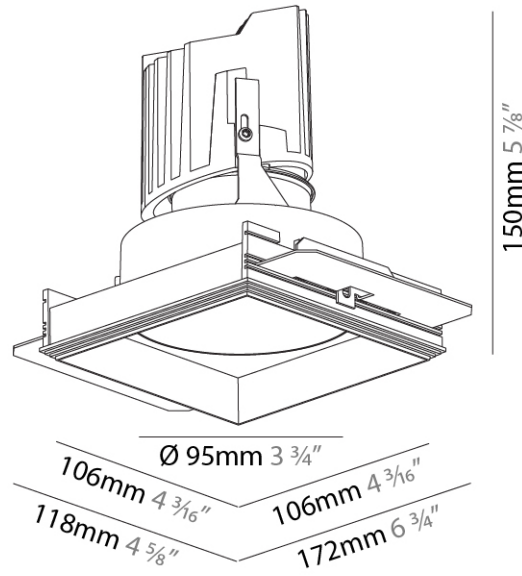

PHYSICAL

Shape: Square
Diameter (mm): 95
Diameter (in): 3 3/4
Length (mm): 106
Length (in): 4 3/16
Width (mm): 106
Width (in): 4 3/16
Depth (mm): 150
Depth (in): 5 7/8

Ceiling Thickness (mm): 10 / 12.5 / 15 / 25
Ceiling Thickness (in): 3/8 or 1/2 or 9/16 or 1

Min. Recessing Depth (mm): 170
Min. Recessing Depth (in): 6 11/16
Light Distribution: Downlight

Weight (kg): 0.705
Weight (lbs): 1.55

Fixture Finish: SSR / BKV / CWI / CRY / HAB / UFT / ITA / RUA / FTG / MYG / LOD / PUS / FRO / FUP / KIA / POP / BLS / SPG / MEY / GOH / GUM / CHC / COM / ABZ / JAG / OBR / MOS / ROR

Fixture Material: Aluminum Die Cast
Cut-out Measurements: 120mm / 4 3/4" x 120mm / 4 3/4"
Upon Request: Unique Ceiling Thickness

ELECTRICAL

Lamp Type: LED (Zhaga Standard)
Input Wattage (W): 15.5
Total Output Wattage (W): 14.5
Dimming: Tri-Mode (Non-Dimming and Phase Dimming (120Vac only) and 0-10V Dimming)

Driver Included: No
Driver Location: Recessed Housing
Driver Type: Constant Current - Universal
Driver Class: Class 2
Housing: See components
Input Voltage (V): 120 - 277
Constant Current (MA): 500

LED

Number of LEDs: 1
Color Temperature (°K): 2700 / 3000 / 3500 / 4000
Max. Delivered Lumen (lm): 940 / 980 / 1029 / 1050
Nominal Lumen (lm): 1386 / 1438 / 1511 / 1542
CRI: >90 CRI
Efficiency (%): 87.9 / 88.4 / 87.9
Lamp Life (hrs): 50000

Upon Request: RGB-W Tunable White Special Color Temperature Special LED

OPTICAL

Reflector°: 20 / 40 / 60
Upon Request: Special Beam Angles

© 2024 Zaneen Lighting, Inc. 1280-3382, F 416-247-9319, www.zaneen.com

Available for international specifications by adding 'INT' at the end of the existing Model #. For assistance on 'custom' specifications, contact zteam@zaneen.com.
In a constant effort to supply the best product, we reserve the right to change specifications or materials without notice. The most recent specification sheets are found at zaneen.com
IP rating: IP20